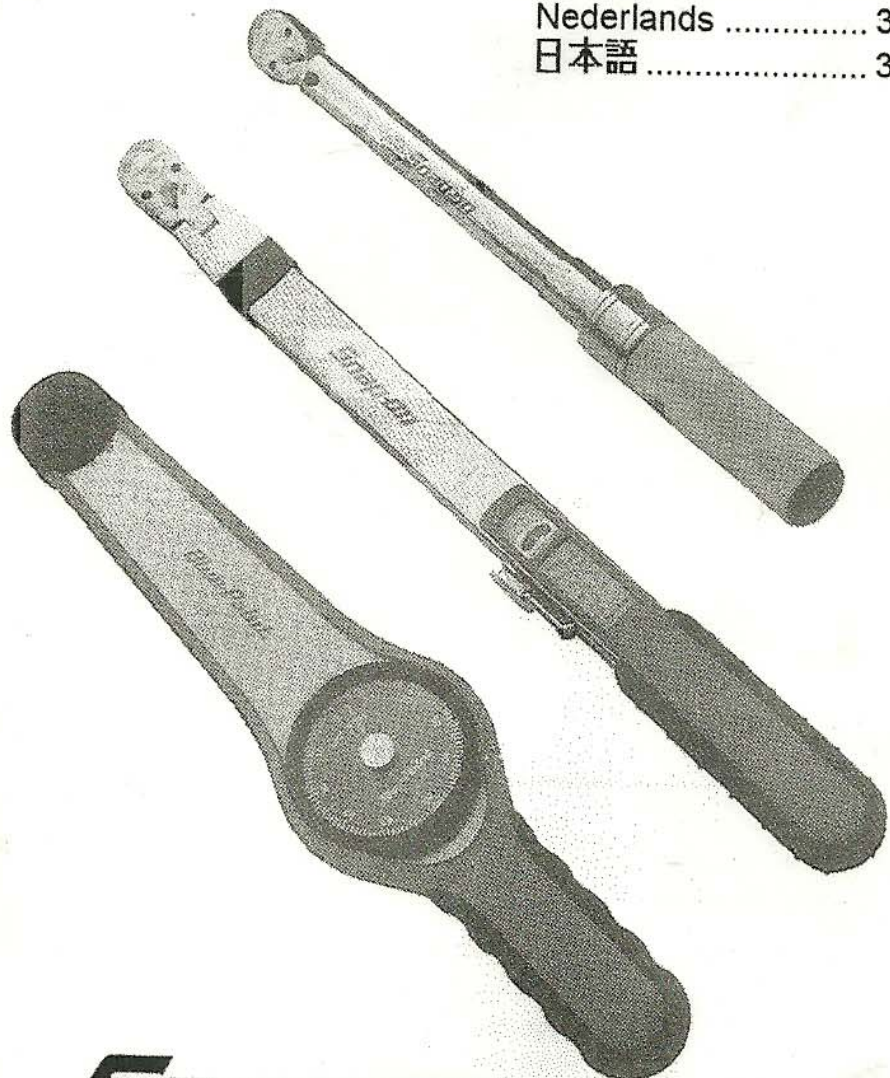

INSTRUMENTATIONS

English	1
Deutsch	6
Français	11
Italiano	16
Español	21
Português	26
Nederlands	31
日本語	36

Snap-on[®]
QD/TQ Series
Click-Type
Blue-Point[®]
TE Series Dial-Type
Torque Wrenches